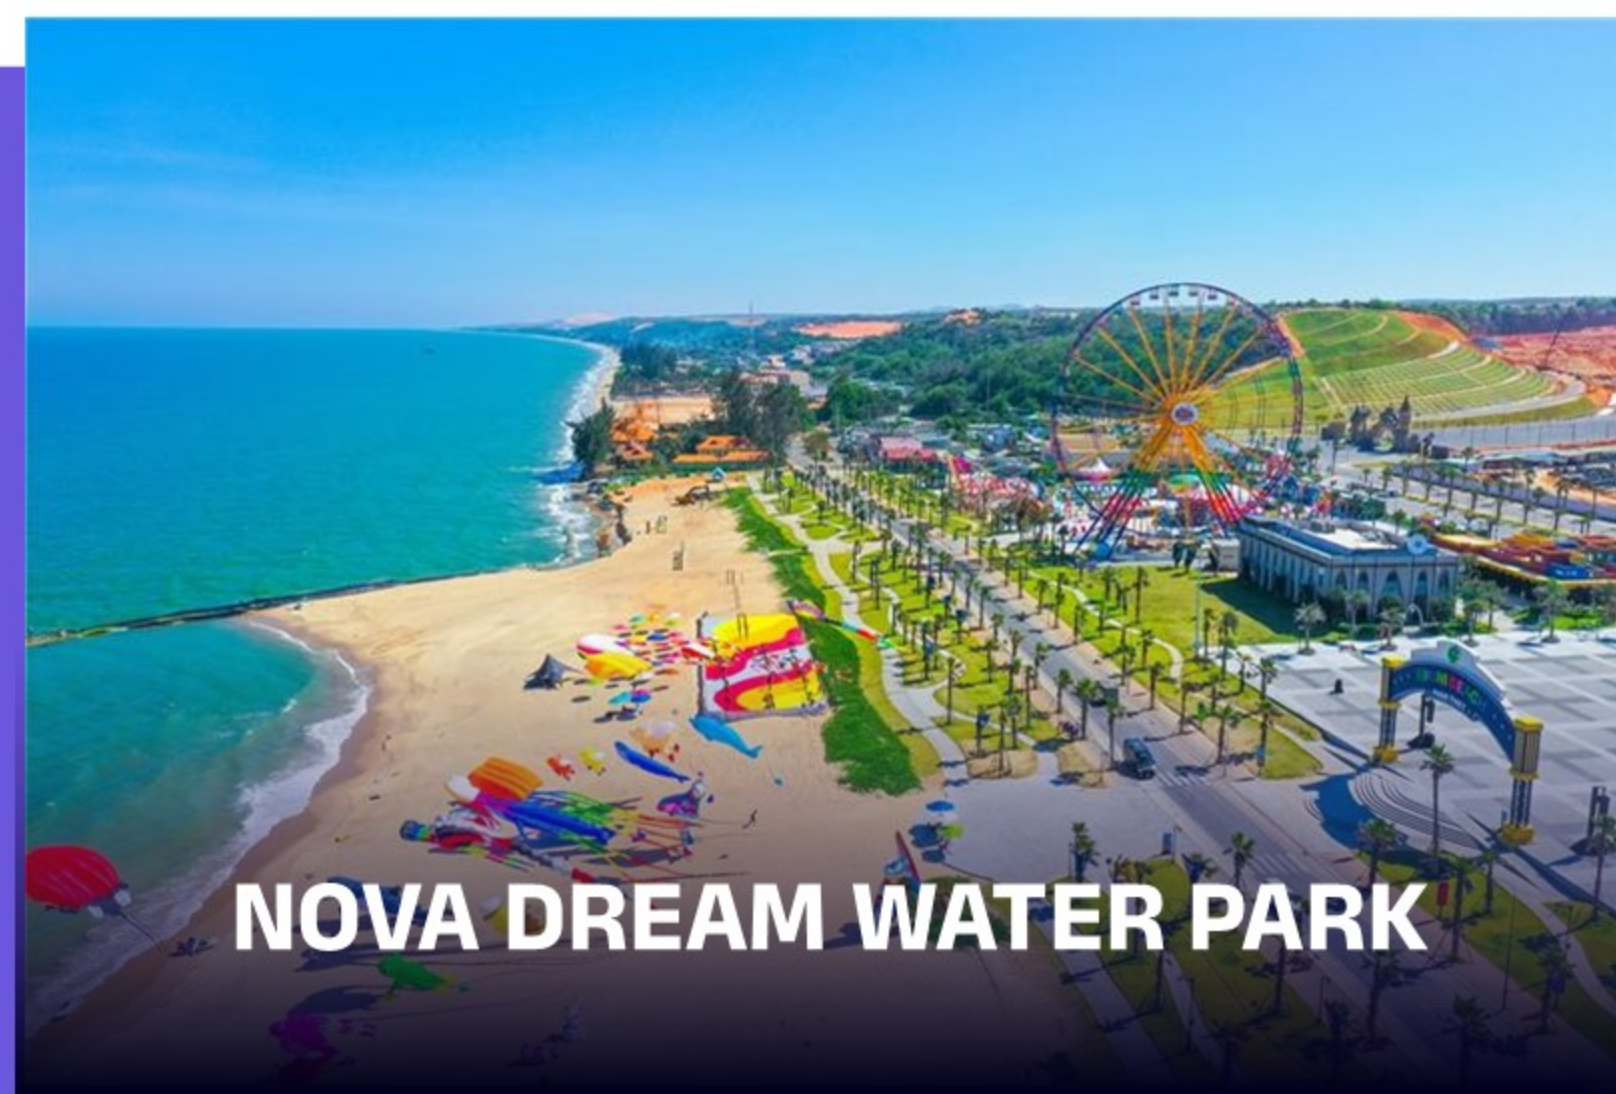

5. MORE THAN JUST FOOTBALL