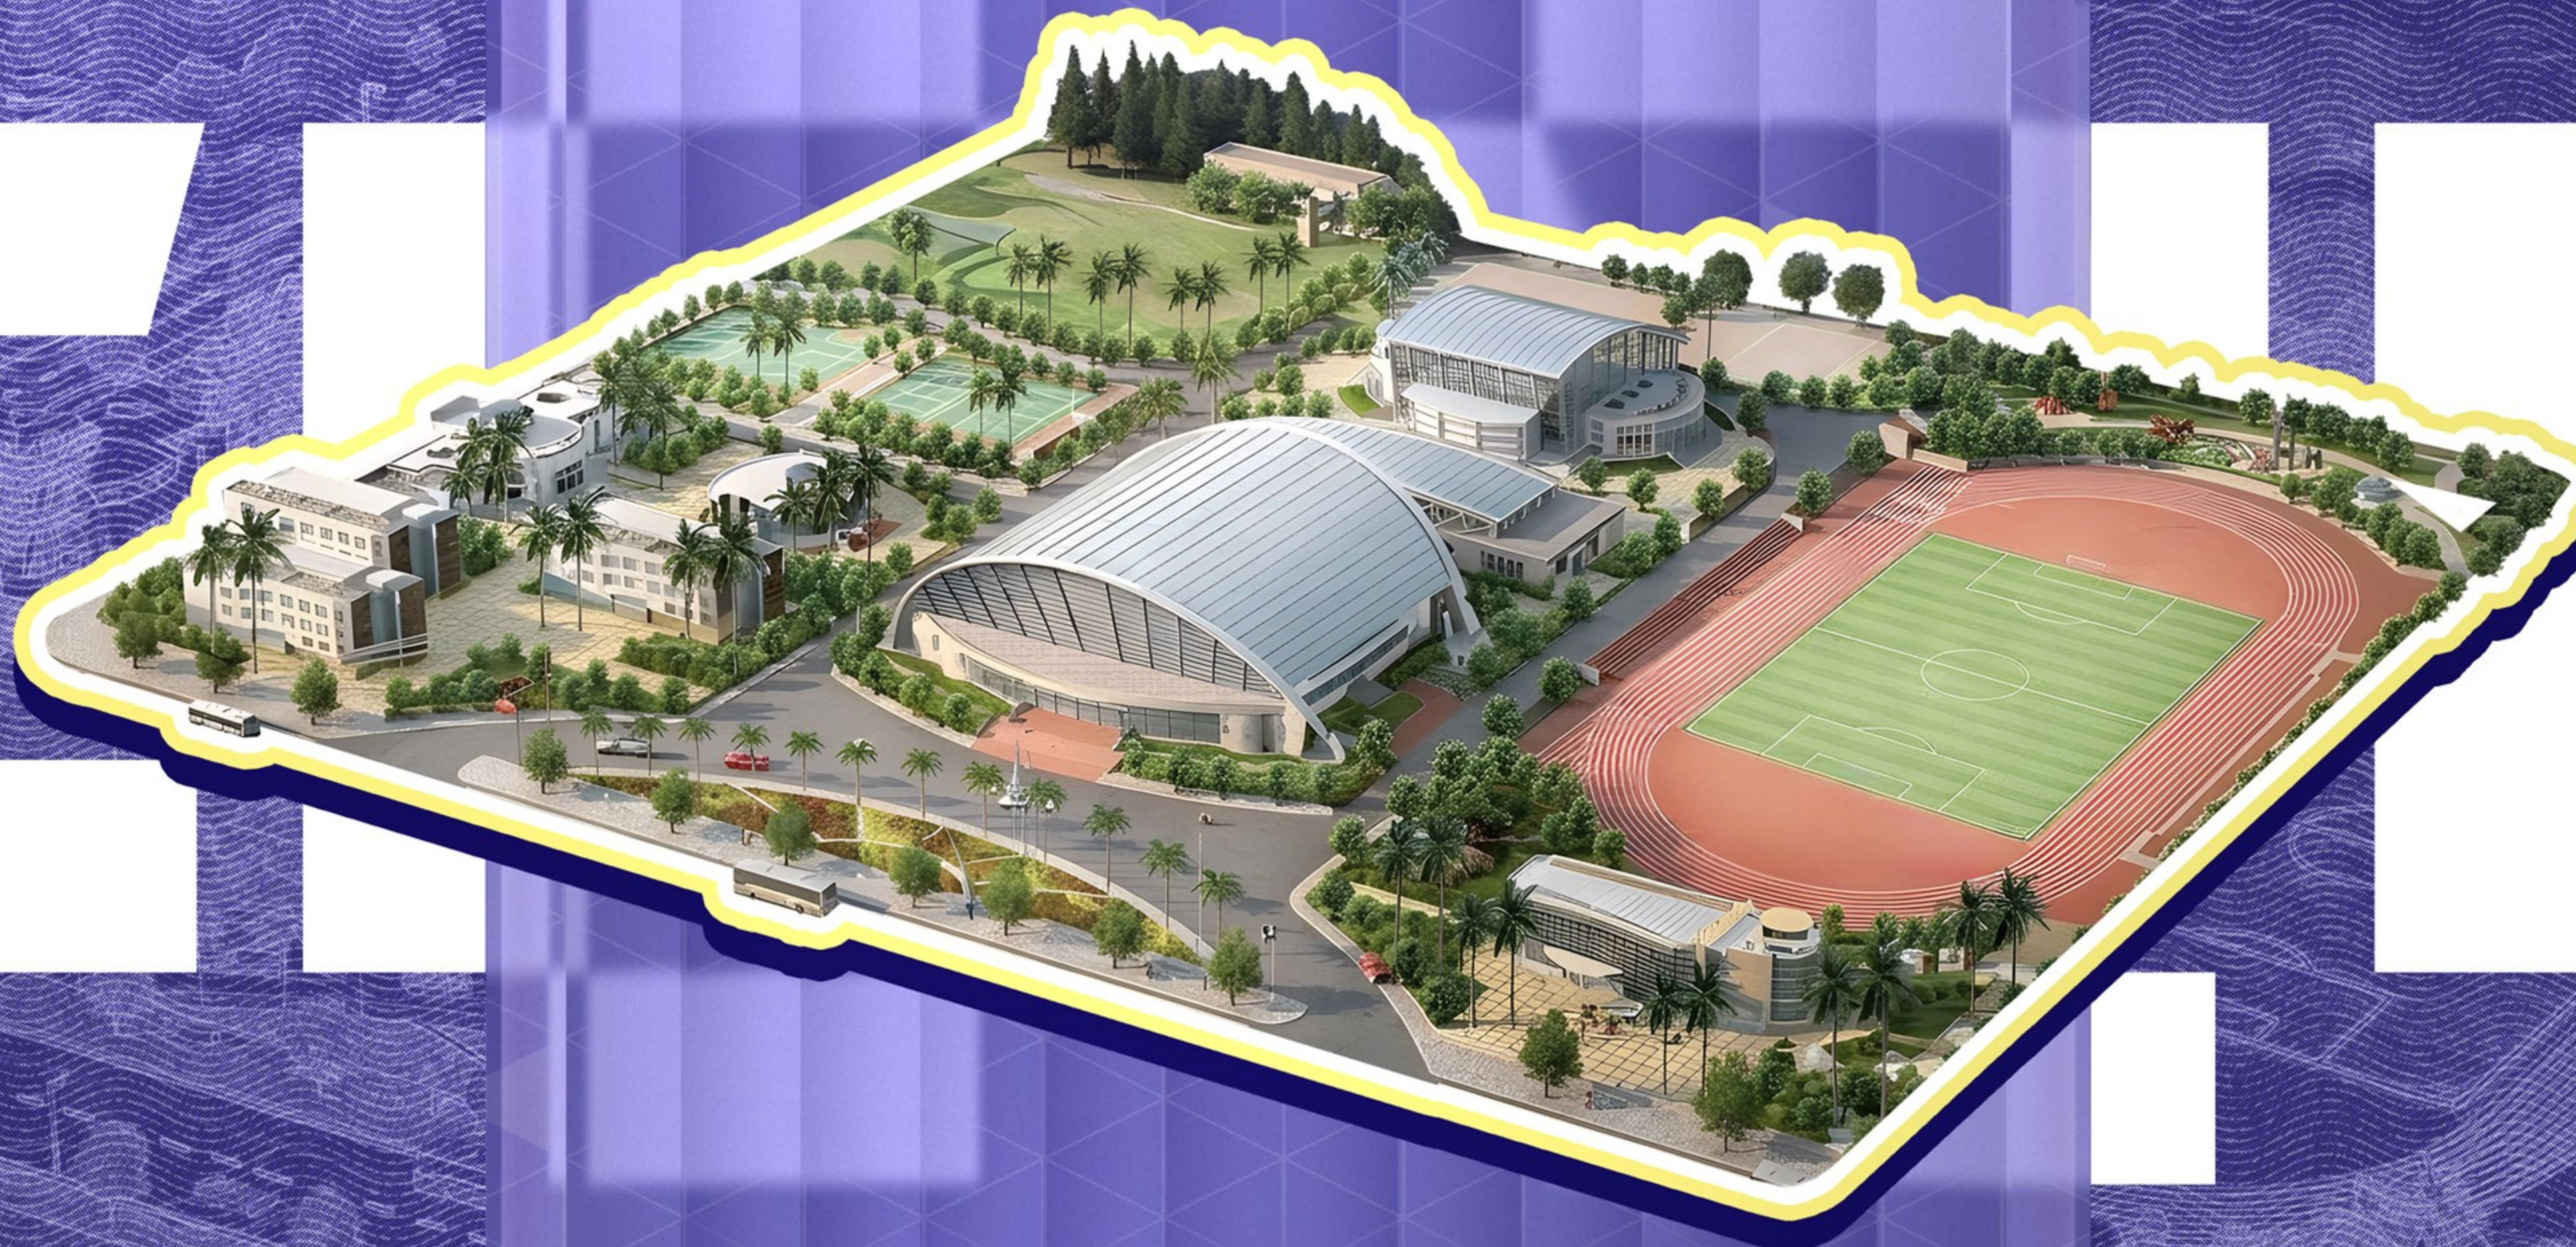

LALIGA
ACADEMY | SC26
SUMMER CAMP 2026

NATIONAL

TRAINING

SPORTS

CENTER

THE POWER OF OUR *FÚTBOL*