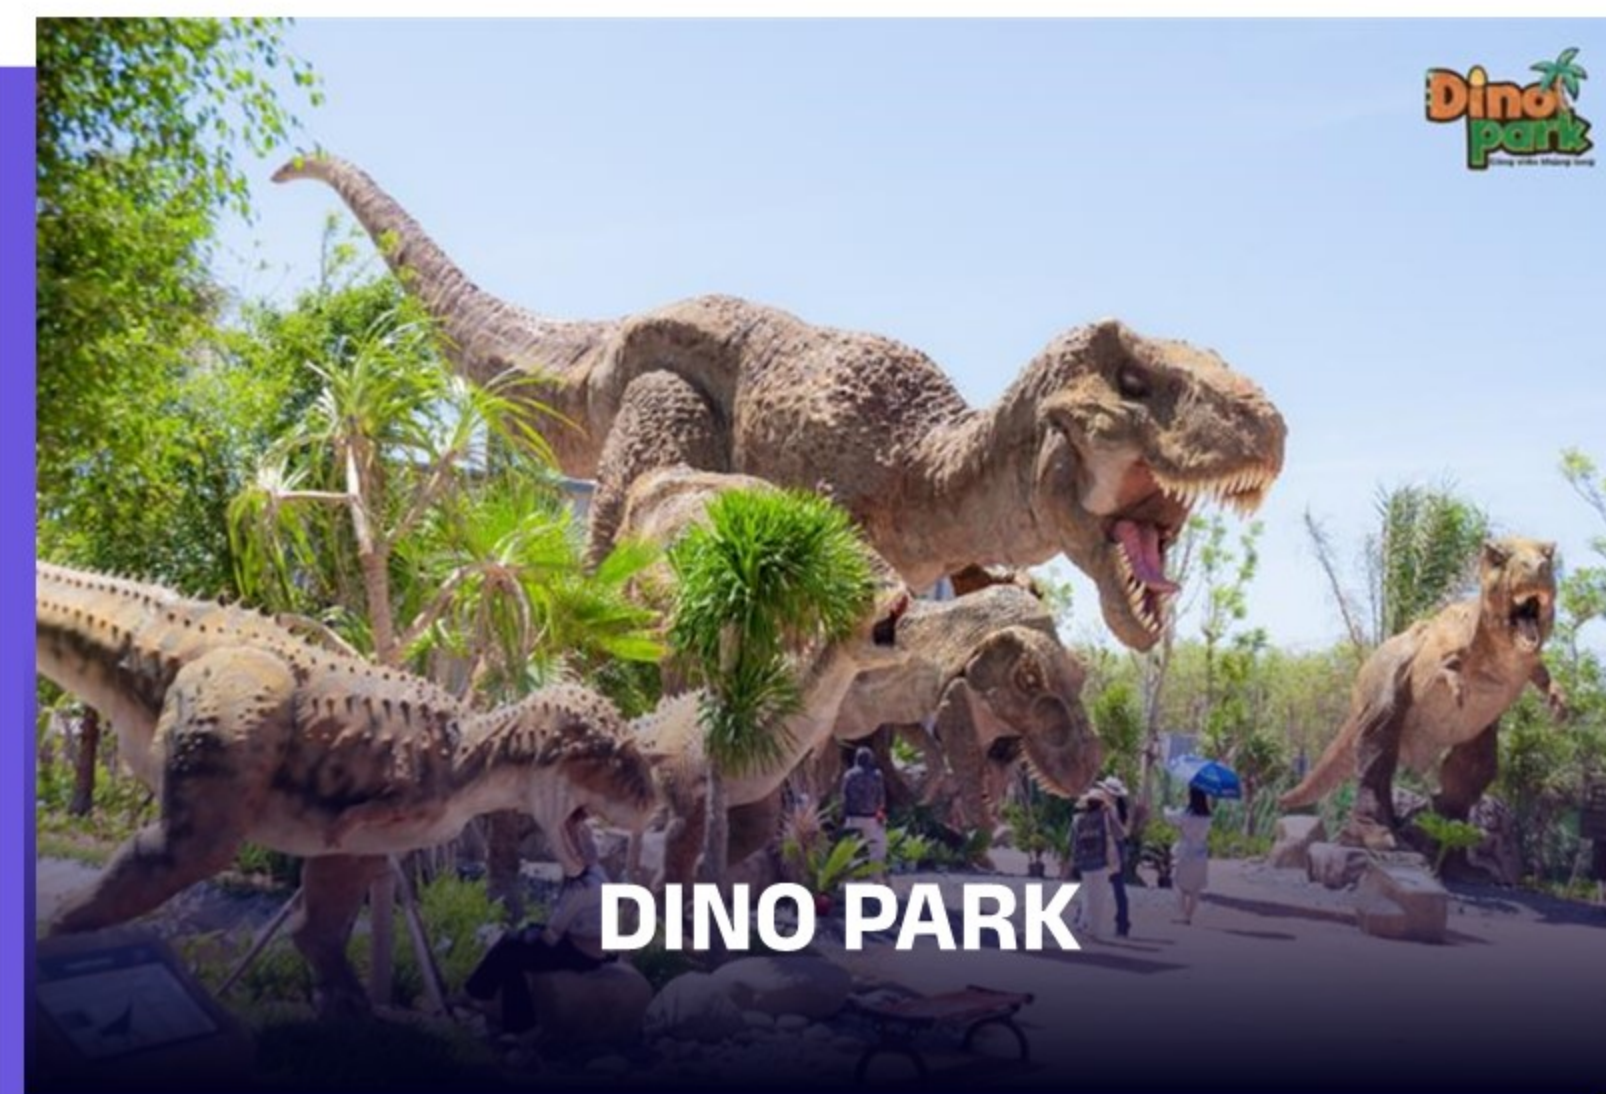

5. MORE THAN JUST FOOTBALL